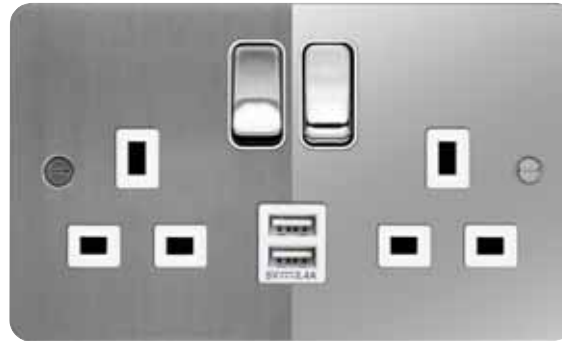

Designed to inspire confidence, Sollysta's timeless design combines aesthetics without compromising on functionality.

Decorative Finishes

Sollysta Decorative wiring accessories are available in 2 finishes; brushed steel and polished steel, with white or black inserts.